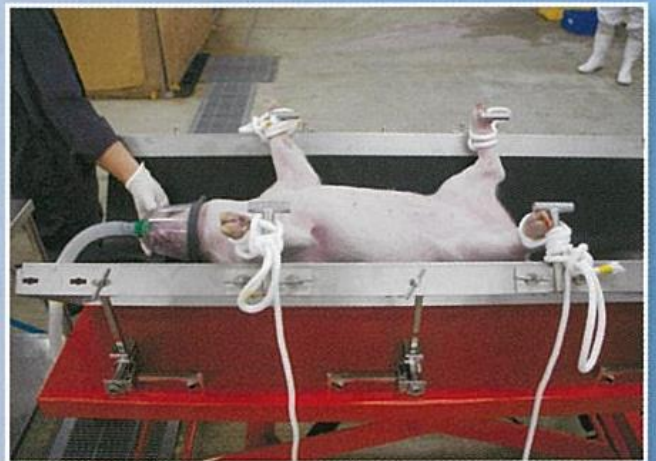

Feature 1: Movable

Weight 110kg, Length 143cm
Placeable on the carrier of truck.

Feature 2: Flexible positioning

Bed side angle adjustable: flat, 30° 45°C

Min. height 36.5cm, Max. height 123.5cm

Feature 3: Durable up to max.500kg

Feature 4: Positioning support accessories available

Feature 5: Side table (Option)

Feature 6: Hygienic table (Possible to wash off whole the table with water)