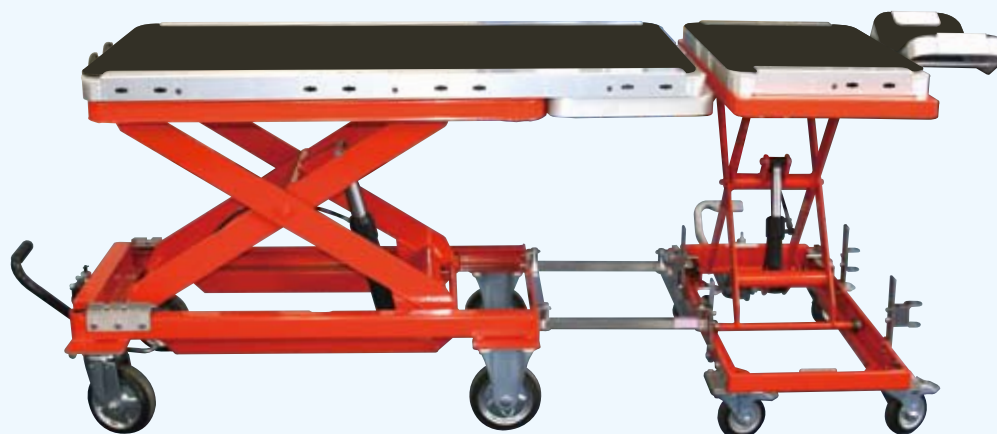

中型動物手術台 どこでもオペ HLF-E500L

Medium animal operation table

< Feature >

1. Possible to transport by truck.
2. Height adjustable for optimal position for the veterinarian.
3. Durable up to max. 500kg cover piglet to calf, fattening cow.
4. Bed angle adjustable from flat, 30° 45° to hold the animal depends on its size
5. Fixing tools attachable both side to hold the animal position

< Specifications >

Durable load: up to 500kg

Table dimensions: 1200 x 600mm

Table height: 325 - 1195mm

Full length: 1430mm

Width: 660mm

Height of handle, when the table is fold: 870mm

Lifting method: Hydraulic by foot pedal

Feature 1: Movable

Weight 110kg, Length 143cm
Placeable on the carrier of truck.

Feature 2: Flexible positioning

Bed side angle adjustable: flat, 30° 45°C

Min. height 36.5cm, Max. height 123.5cm

Feature 3: Durable up to max.500kg