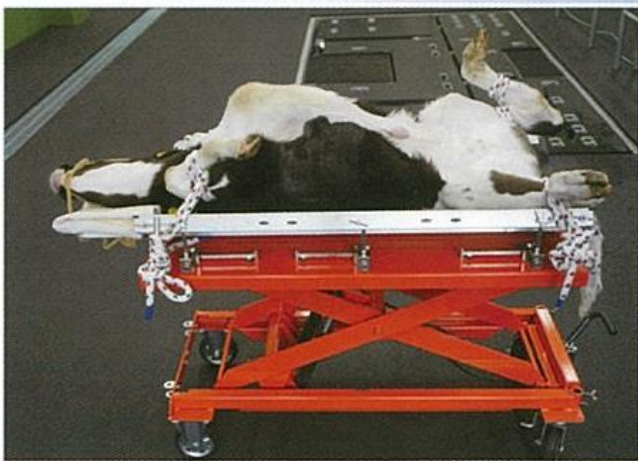

中型動物手術台 どこでもオペ HLF-E500L

Medium animal operation table

< Feature >

1. Possible to transport by truck.
2. Height adjustable for optimal position for the veterinarian.
3. Durable up to max. 500kg cover piglet to calf, fattening cow.
4. Bed angle adjustable from flat, 30° 45° to hold the animal depends on its size
5. Fixing tools attachable both side to hold the animal position

< Specifications >

Durable load: up to 500kg

Table dimensions: 1200 x 600mm

Table height: 325 - 1195mm

Full length: 1430mm

Width: 660mm

Height of handle, when the table is fold: 870mm

Lifting method: Hydraulic by foot pedal

Feature 1: Movable

Weight 110kg, Length 143cm
Placeable on the carrier of truck.

Feature 2: Flexible positioning

Bed side angle adjustable: flat, 30° 45°C

Min. height 36.5cm, Max. height 123.5cm

Feature 3: Durable up to max.500kg