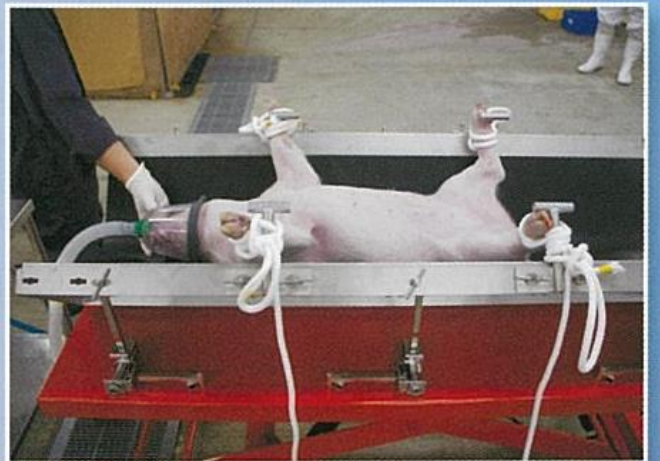

Feature 1: Movable

Weight 110kg, Length 143cm
Placeable on the carrier of truck.

Feature 2: Flexible positioning

Bed side angle adjustable: flat, 30° 45°C

Min. height 36.5cm, Max. height 123.5cm

Feature 3: Durable up to max.500kg