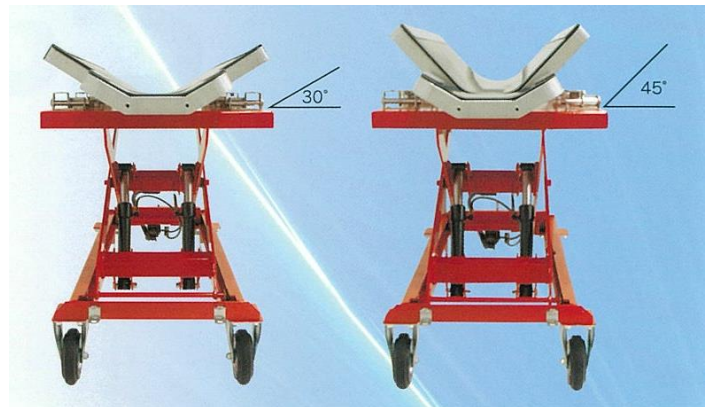

中型動物手術台 どこでもオペ HLF-E500L

Medium animal operation table

< Feature >

1. Possible to transport by truck.
2. Height adjustable for optimal position for the veterinarian.
3. Durable up to max. 500kg cover piglet to calf, fattening cow.
4. Bed angle adjustable from flat, 30° 45° to hold the animal depends on its size
5. Fixing tools attachable both side to hold the animal position

< Specifications >

Durable load: up to 500kg

Table dimensions: 1200 x 600mm

Table height: 325 - 1195mm

Full length: 1430mm

Width: 660mm

Height of handle, when the table is fold: 870mm

Lifting method: Hydraulic by foot pedal

Feature 1: Movable

Weight 110kg, Length 143cm
Placeable on the carrier of truck.

Feature 2: Flexible positioning

Bed side angle adjustable: flat, 30° 45°C

Min. height 36.5cm, Max. height 123.5cm

Feature 3: Durable up to max.500kg